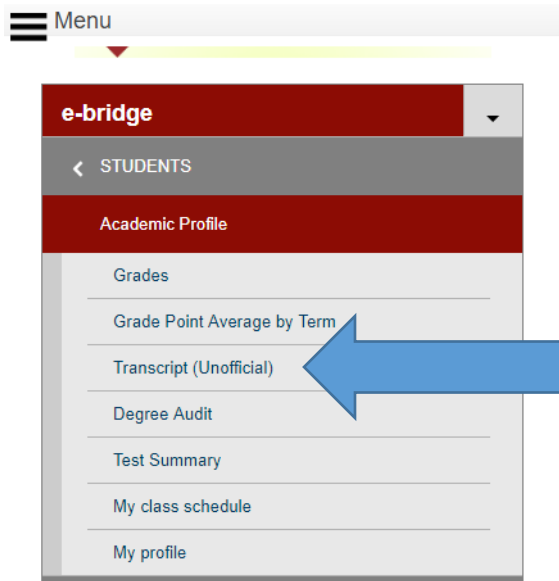

Click on "Academic Profile"