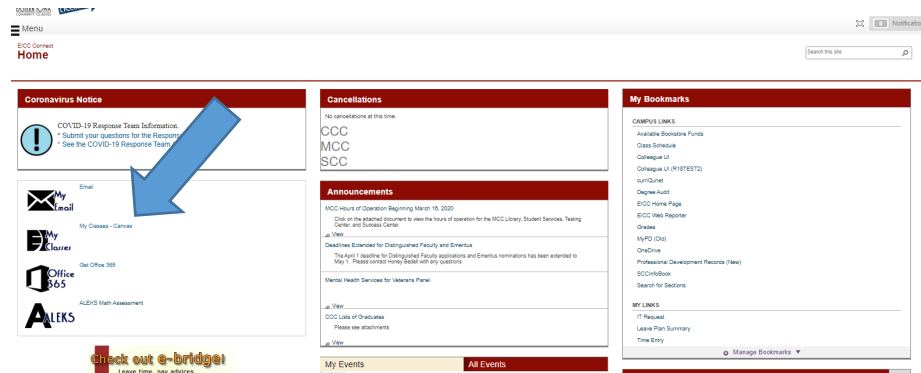

How to find your Online Class and Online Tutoring Services:

Log in to: www.eicc.edu/eicconnect

The login page features the EICC Connect logo on the left and the Eastern Iowa Community Colleges logo on the right. Below the logos is a login form with the following fields and buttons:

- Username:
- Outside EICC use: EICCD\username
- Password:
- Sign In button
- Links: [What is my username](#) and [Change or Reset Password](#)

Click on “My Classes – Canvas”

This is your Dashboard – Each tile is a class

- Please use the EICC Student Resource Center if needed to learn more about Canvas

After you are in your class, you will see a list of options on the left side.

- Not all classes will have the same options