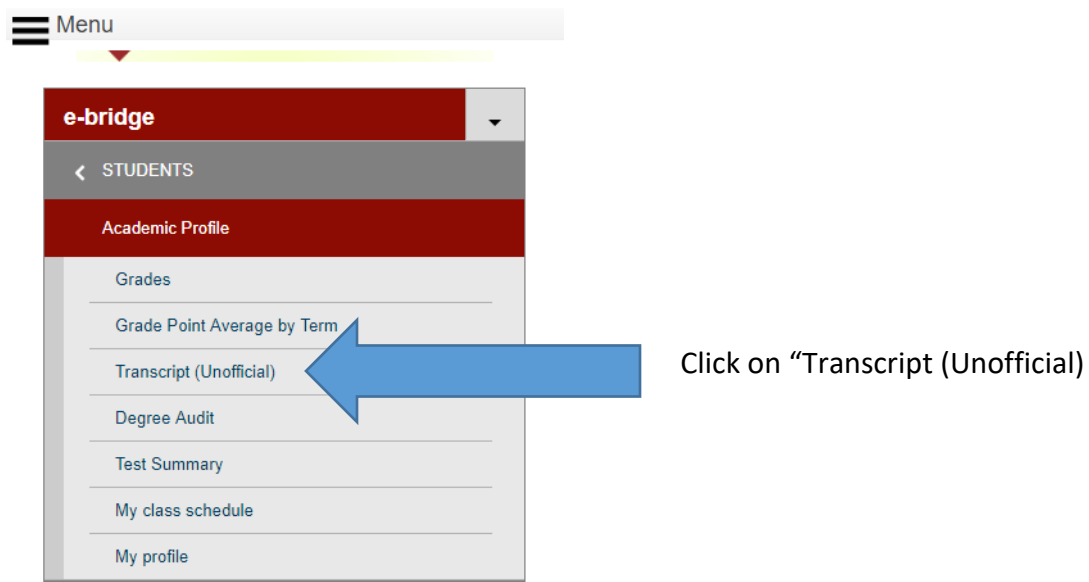

Choose transcript type: UG Undergraduate and click "Submit"