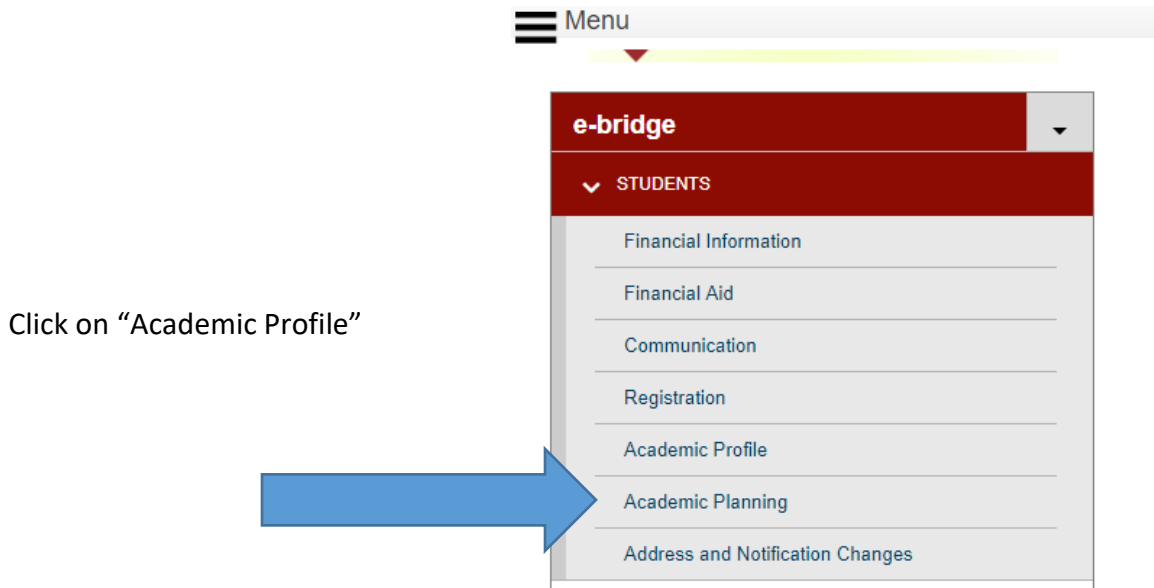

How to find Unofficial Transcripts:

Log in to: www.eicc.edu/eicconnect

EASTERN IOWA COMMUNITY COLLEGES
CLINTON ♦ MUSCATINE ♦ SCOTT

Username:
Outside EICC use: EICCD\username

Password:

[What is my username](#) [Change or Reset Password](#)

Scroll down to the e-bridge section and click on "Students"

☰ Menu

Check out e-bridge!
Leave time, pay advices,
W2's more ...

e-bridge ▼

- > STUDENTS ←
- > FACULTY
- > ADVISORS
- > CONTINUING EDUCATION
- > EMPLOYEES