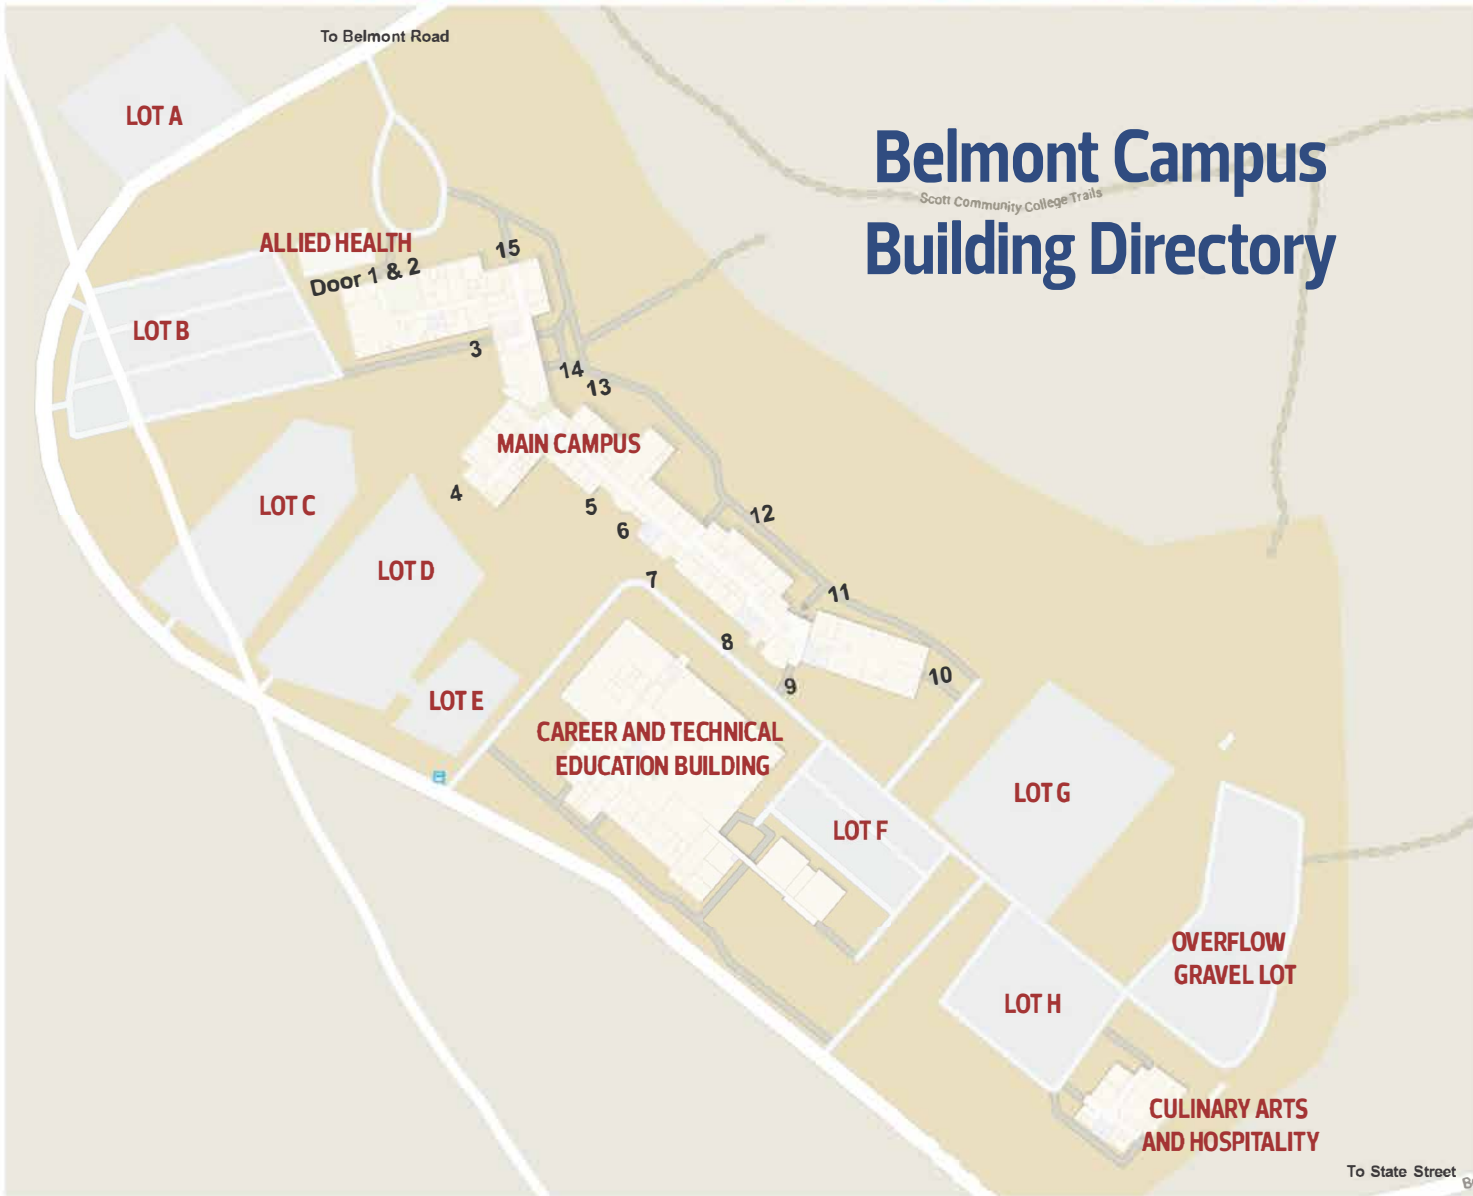

Belmont Campus Building Directory

Scott Community College Trails

Rooms 0102 - 0115A

First Floor
 Rooms 1000 - 1427
 Cafeteria - 1021
 Library - 1300

Mid-Level
 Rooms 0200 - 0228
 Art Studio - 0223
 Bookstore - 0202

Science Addition
 Rooms 1500 - 1513
 Lecture Hall - 1501
 Organic Chemistry Lab - 1506
 General Chemistry Lab - 1510
 Physical Science Lab - 1511

Second Floor
 Rooms 2000 - 2427
 President's Office - 2312
 Arts & Sciences Office - 2420
 Biology Labs - 2011 - 2005
 Business Office - 2204
 Dean's Office - 2402
 Financial Aid - 2205
 Information Center - 2300
 Dean of Operations - 2400
 Registration Center - 2204
 Student Life Center - 2300
 Student Success Center - 2015
 Testing Center - 2201
 TRiO Support Center - 2013

Career and Technical Education
 Rooms 3000 - 3142
 Auto Collision Repair - 31308
 Auto Mechanics - 3118
 Auto Trans Lab - 3142
 Diesel Tech - 3116
 Drive Train Lab - 3138
 Early Childhood Education - 3123
 Heating, Ventilation and Air Conditioning - 3122A - K
 Job Placement Office - 3103

Auto Storage Building

Culinary Arts and Hospitality Management Center
 Rooms 4000 - 4008