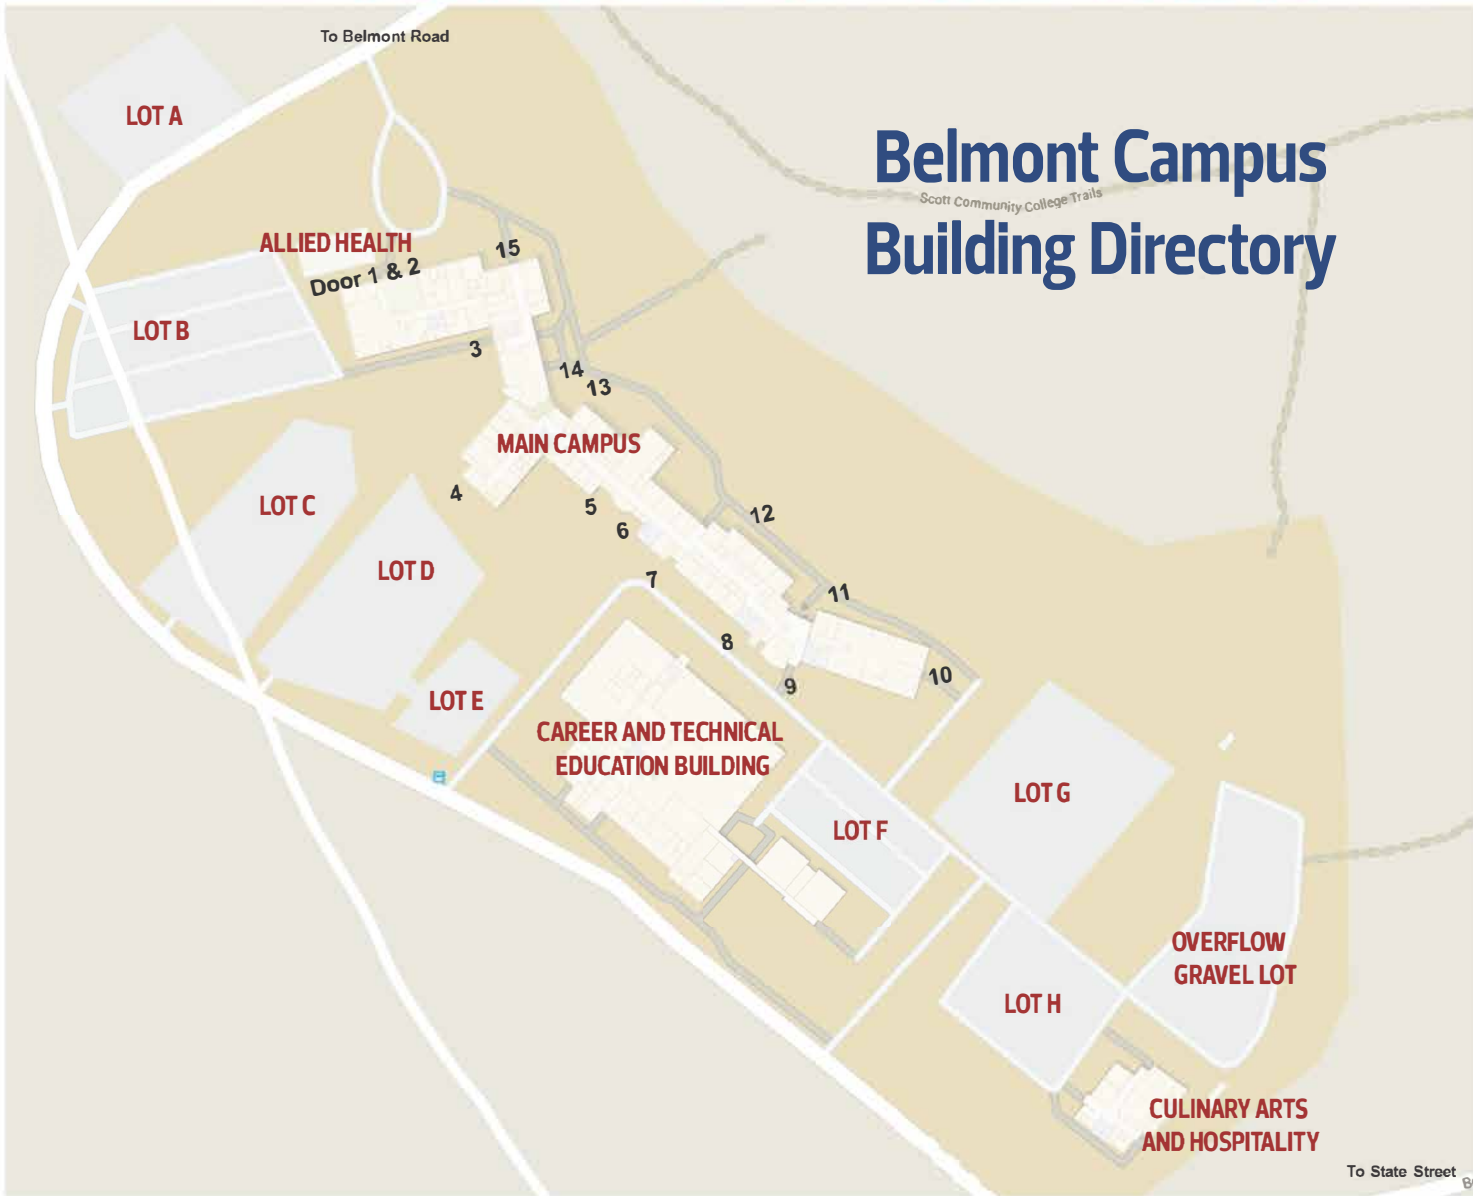

# Belmont Campus Building Directory

Scott Community College Trails

Rooms 0102 - 0115A

**First Floor**  
 Rooms 1000 - 1427  
 Cafeteria - 1021  
 Library - 1300

**Mid-Level**  
 Rooms 0200 - 0228  
 Art Studio - 0223  
 Bookstore - 0202

**Science Addition**  
 Rooms 1500 - 1513  
 Lecture Hall - 1501  
 Organic Chemistry Lab - 1506  
 General Chemistry Lab - 1510  
 Physical Science Lab - 1511

**Second Floor**  
 Rooms 2000 - 2427  
 President's Office - 2312  
 Arts & Sciences Office - 2420  
 Biology Labs - 2011 - 2005  
 Business Office - 2204  
 Dean's Office - 2402  
 Financial Aid - 2205  
 Information Center - 2300  
 Dean of Operations - 2400  
 Registration Center - 2204  
 Student Life Center - 2300  
 Student Success Center - 2015  
 Testing Center - 2201  
 TRiO Support Center - 2013

**Career and Technical Education**  
 Rooms 3000 - 3142  
 Auto Collision Repair - 31308  
 Auto Mechanics - 3118  
 Auto Trans Lab - 3142  
 Diesel Tech - 3116  
 Drive Train Lab - 3138  
 Early Childhood Education - 3123  
 Heating, Ventilation and Air Conditioning - 3122A - K  
 Job Placement Office - 3103

Auto Storage Building

**Culinary Arts and Hospitality Management Center**  
 Rooms 4000 - 4008